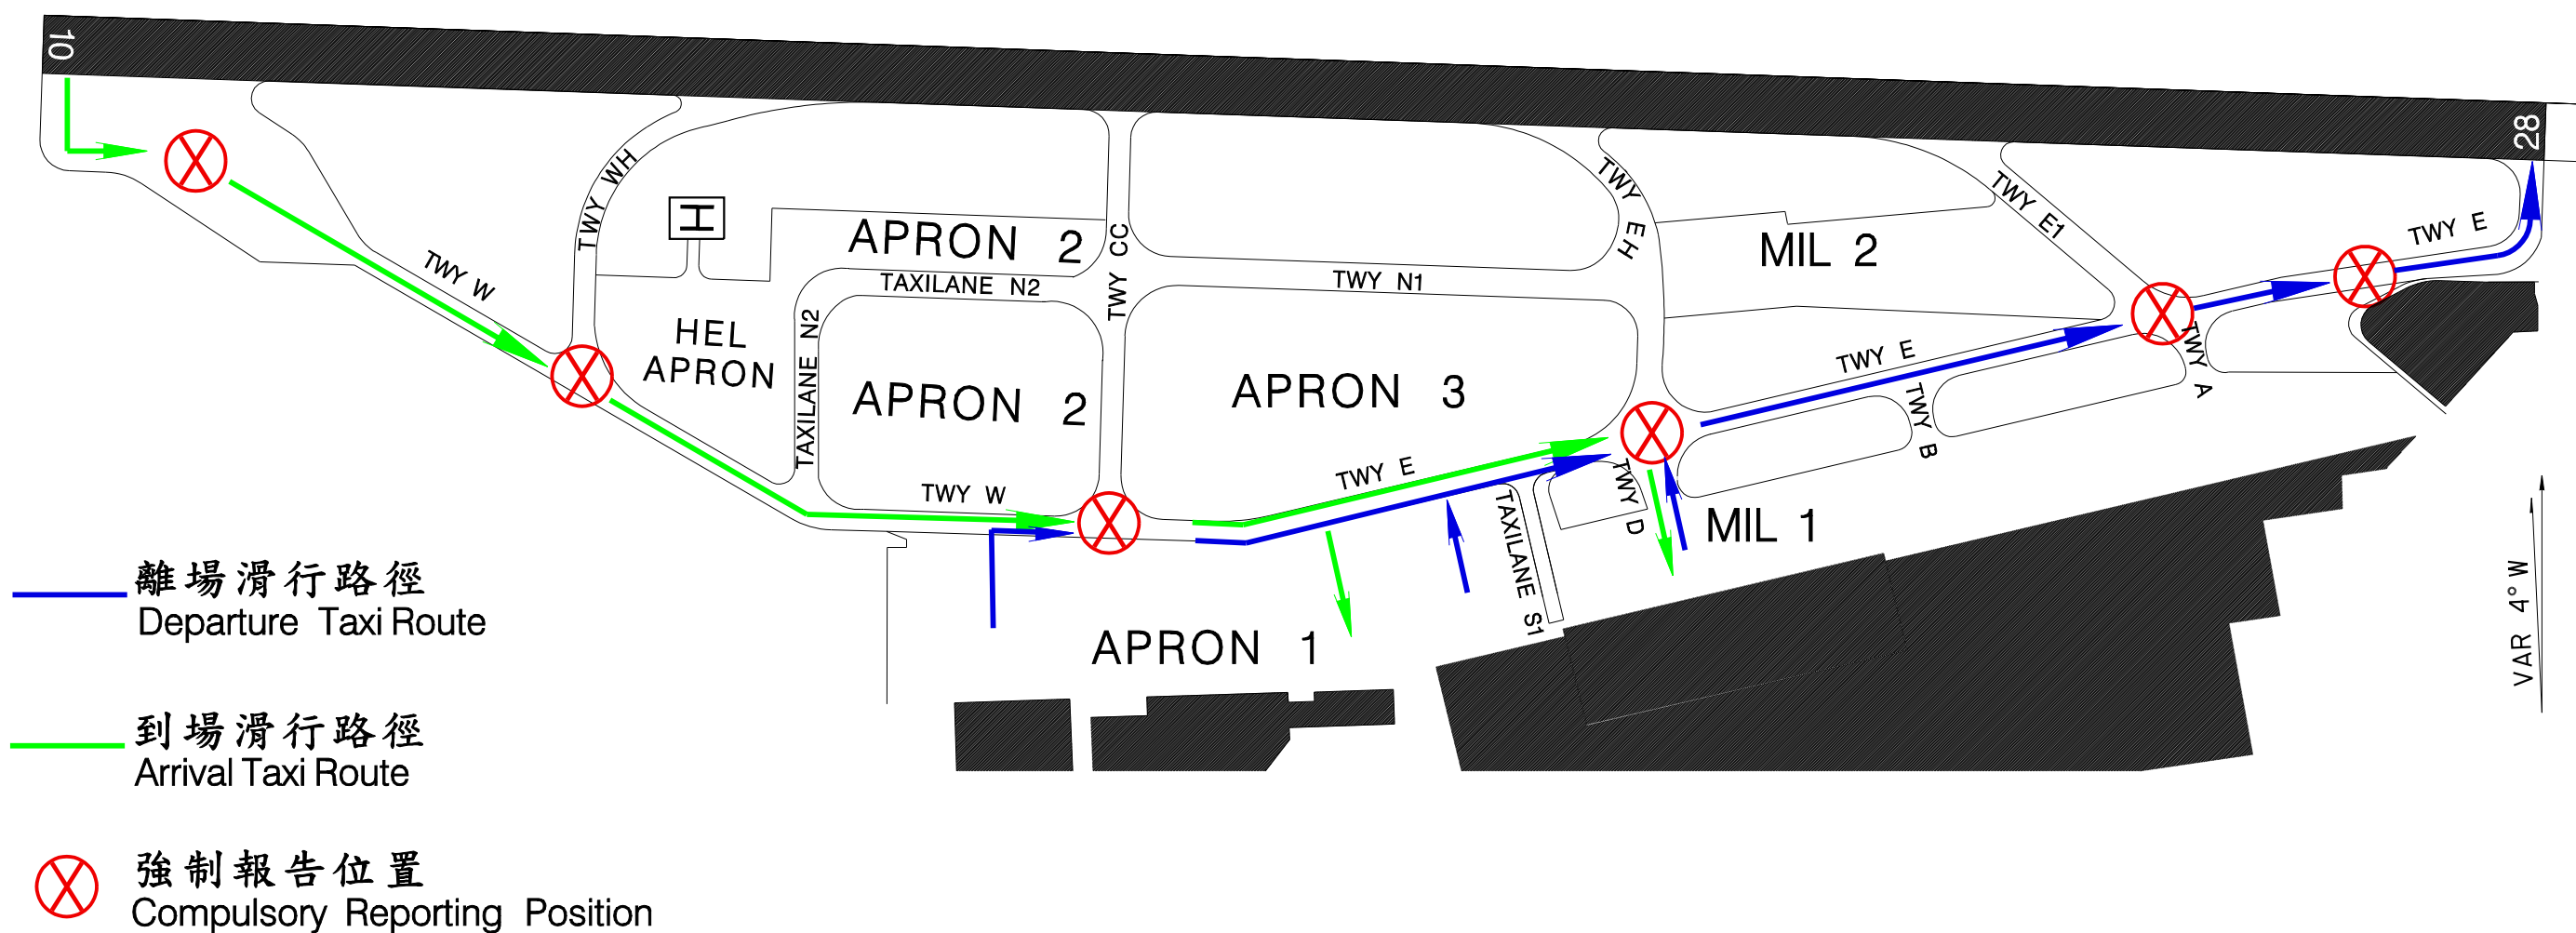

低能見度標準滑行路徑 (28跑道離場/到場)

Standard Route for Taxiing during Low Visibility (RWY 28 Departure /Arrival)

CHANGES: NEW PAGE NUMBER